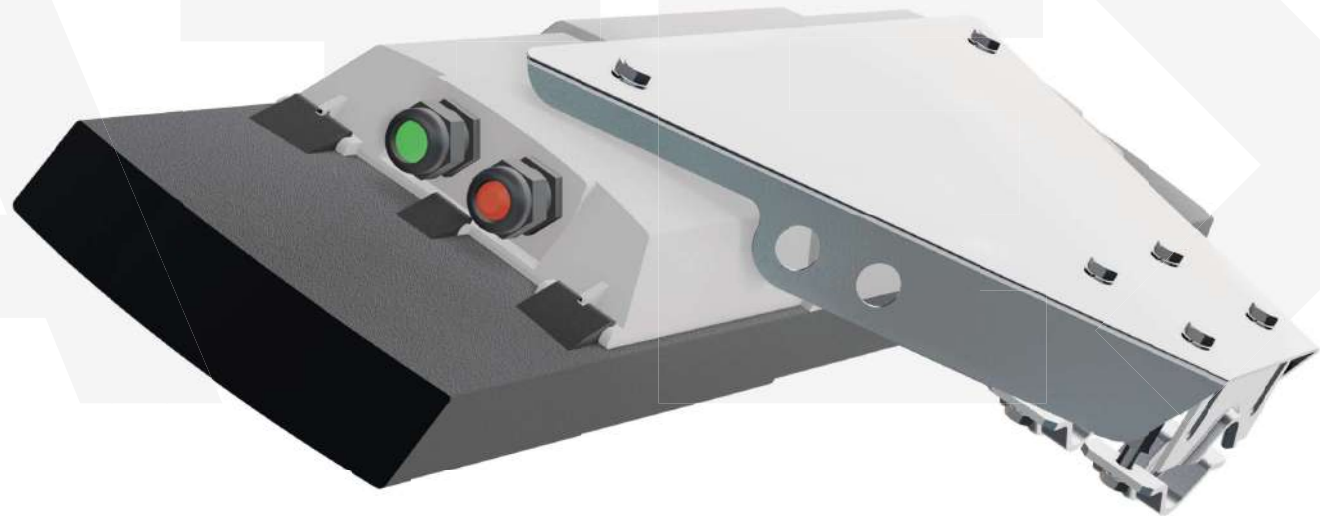

BT-Ex2-000F-M for Ex-Lin 5L-10L 2

holder across, 0 degrees / for pole diameters of 42 - 76 mm

explosion
proof
experts

ATEX
WORKSHOP

ATEX Workshop B.V.
Hofkamp 30
6161 DC Geleen
+31 46 303 09 08
www.atexworkshop.com