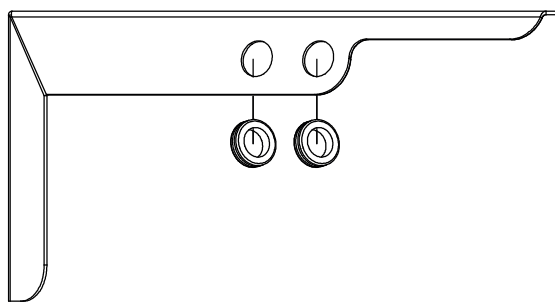

BT-Ex2-090F-W for Ex-Lin 5L-10L 2

holder across, 90 degrees / for wall mounting

explosion
proof
experts

ATEX
WORKSHOP

ATEX Workshop B.V.
Hofkamp 30
6161 DC Geleen
+31 46 303 09 08
www.atexworkshop.com