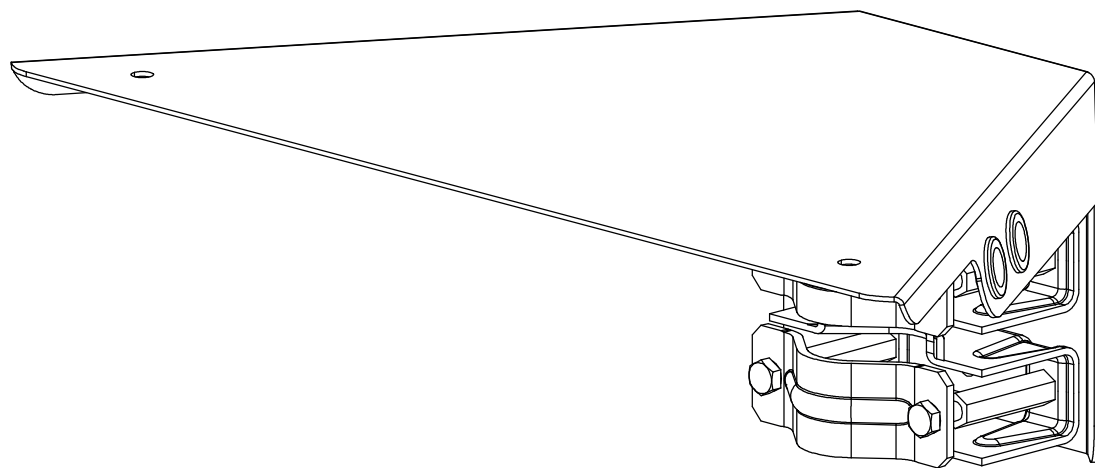

BT-Ex2-000F-M for Ex-Lin 5L-10L 2

holder across, 0 degrees / for pole diameters of 42 - 76 mm

explosion
proof
experts

ATEX
WORKSHOP

ATEX Workshop B.V.
Hofkamp 30
6161 DC Geleen
+31 46 303 09 08
www.atexworkshop.com

BT-Ex2-090F-M for Ex-Lin 5L-10L 2

holder across, 90 degrees / for pole diameters of 42 - 76 mm

explosion
proof
experts

ATEX
WORKSHOP

ATEX Workshop B.V.
Hofkamp 30
6161 DC Geleen
+31 46 303 09 08
www.atexworkshop.com