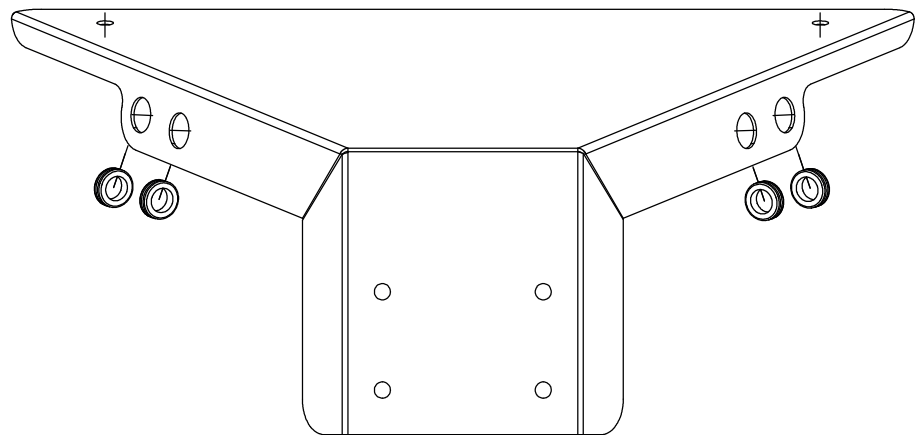

BT-Ex2-105F-W for Ex-Lin 5L-10L 2

holder across, 105 degrees / for wall mounting

explosion
proof
experts

ATEX
WORKSHOP

ATEX Workshop B.V.
Hofkamp 30
6161 DC Geleen
+31 46 303 09 08
www.atexworkshop.com