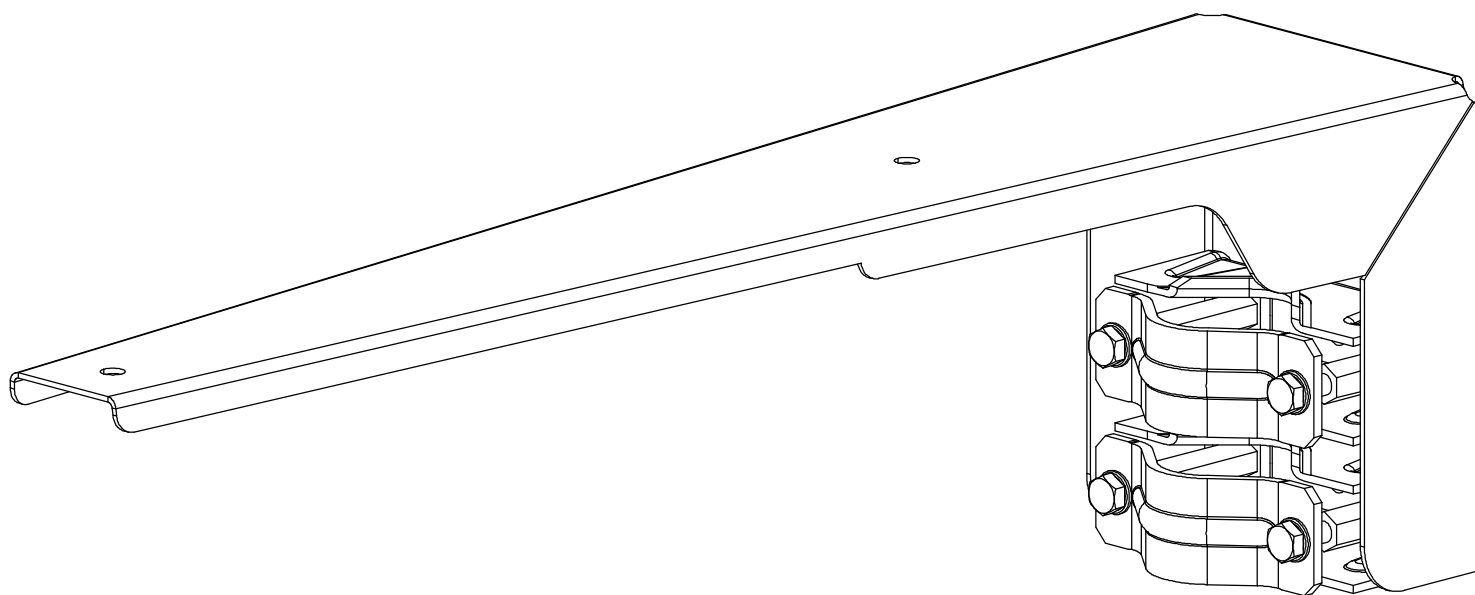

BT-Ex1-000F-M for Ex-Lin 3L-5L 1

holder across, 0 degrees / for pole diameters of 42 - 76 mm

explosion
proof
experts

ATEX
WORKSHOP

ATEX Workshop B.V.
Hofkamp 30
6161 DC Geleen
+31 46 303 09 08
www.atexworkshop.com

BT-Ex1-090F-M for Ex-Lin 3L-5L 1

holder across, 90 degrees / for pole diameters of 42 - 76 mm

explosion
proof
experts

ATEX
WORKSHOP

ATEX Workshop B.V.
Hofkamp 30
6161 DC Geleen
+31 46 303 09 08
www.atexworkshop.com

BT-Ex1-105F-M for Ex-Lin 3L-5L 1

holder across, 105 degrees / for pole diameters of 42 - 76 mm

explosion
proof
experts

ATEX
WORKSHOP

ATEX Workshop B.V.
Hofkamp 30
6161 DC Geleen
+31 46 303 09 08
www.atexworkshop.com

BT-Ex1-120F-M for Ex-Lin 3L-5L 1

holder across, 120 degrees / for pole diameters of 42 - 76 mm

explosion
proof
experts

ATEX
WORKSHOP

ATEX Workshop B.V.
Hofkamp 30
6161 DC Geleen
+31 46 303 09 08
www.atexworkshop.com