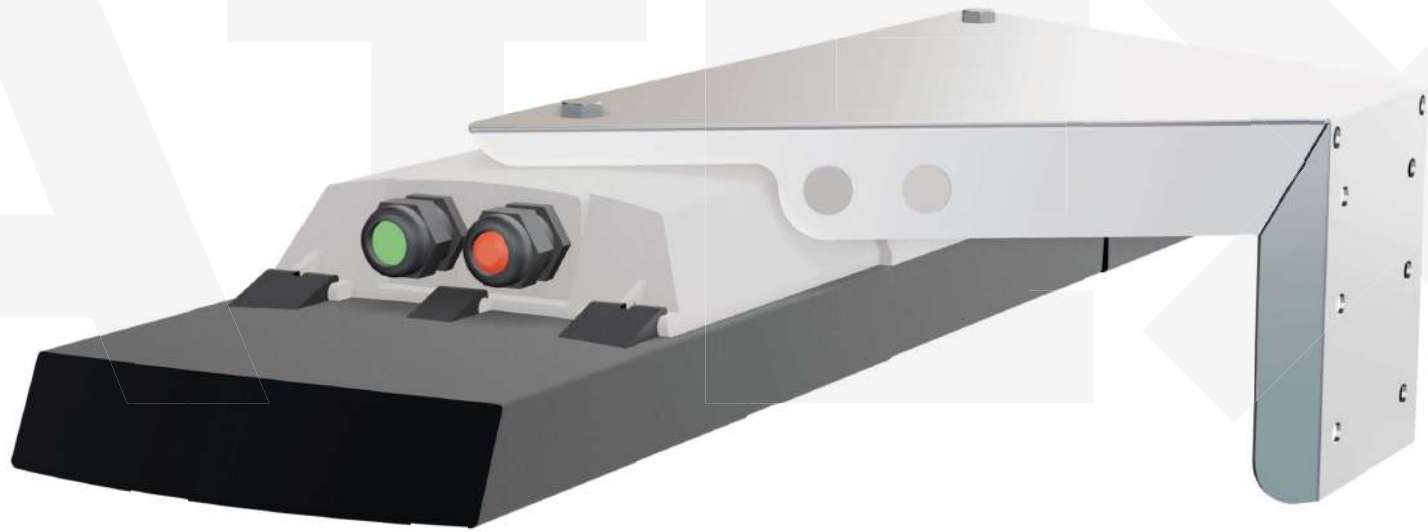

BT-Ex2-090F-W for Ex-Lin 5L-10L 2

holder across, 90 degrees / for wall mounting

explosion
proof
experts

ATEX
WORKSHOP

ATEX Workshop B.V.
Hofkamp 30
6161 DC Geleen
+31 46 303 09 08
www.atexworkshop.com