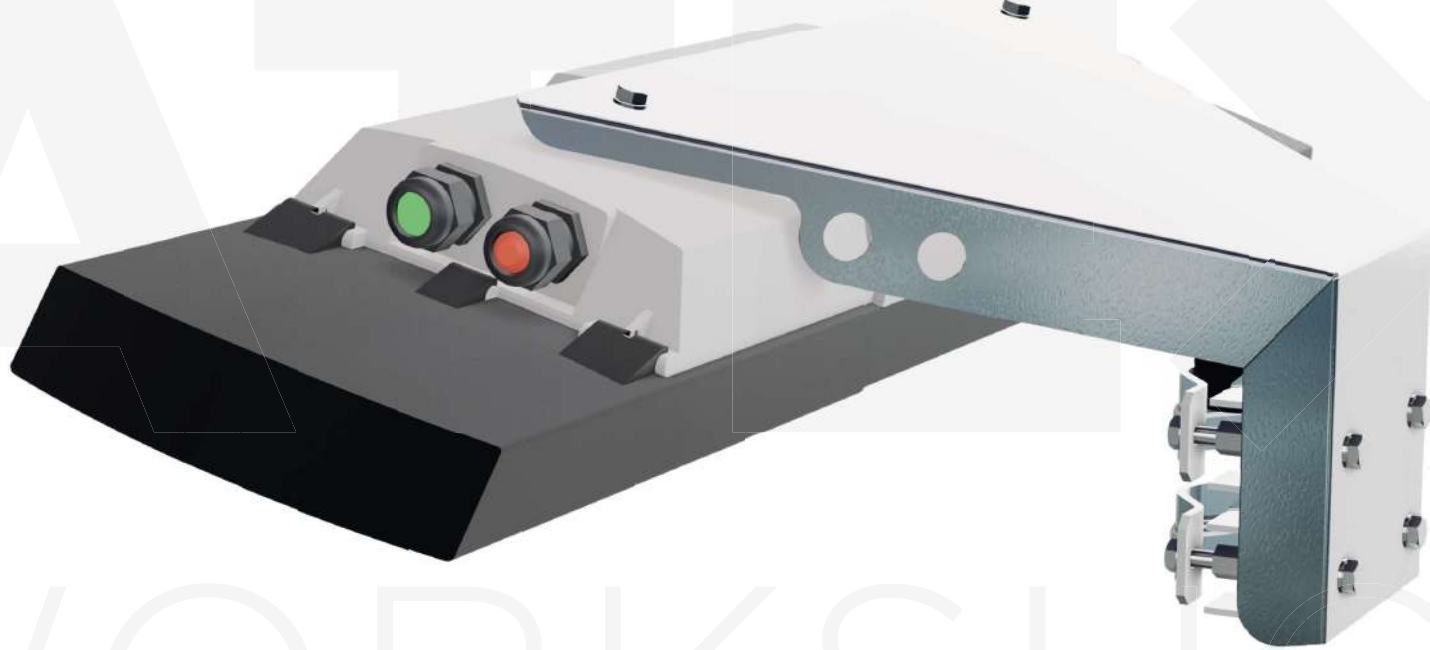

BT-Ex2-105F-M for Ex-Lin 5L-10L 2

holder across, 105 degrees / for pole diameters of 42 - 76 mm

explosion
proof
experts

ATEX
WORKSHOP

ATEX Workshop B.V.
Hofkamp 30
6161 DC Geleen
+31 46 303 09 08
www.atexworkshop.com