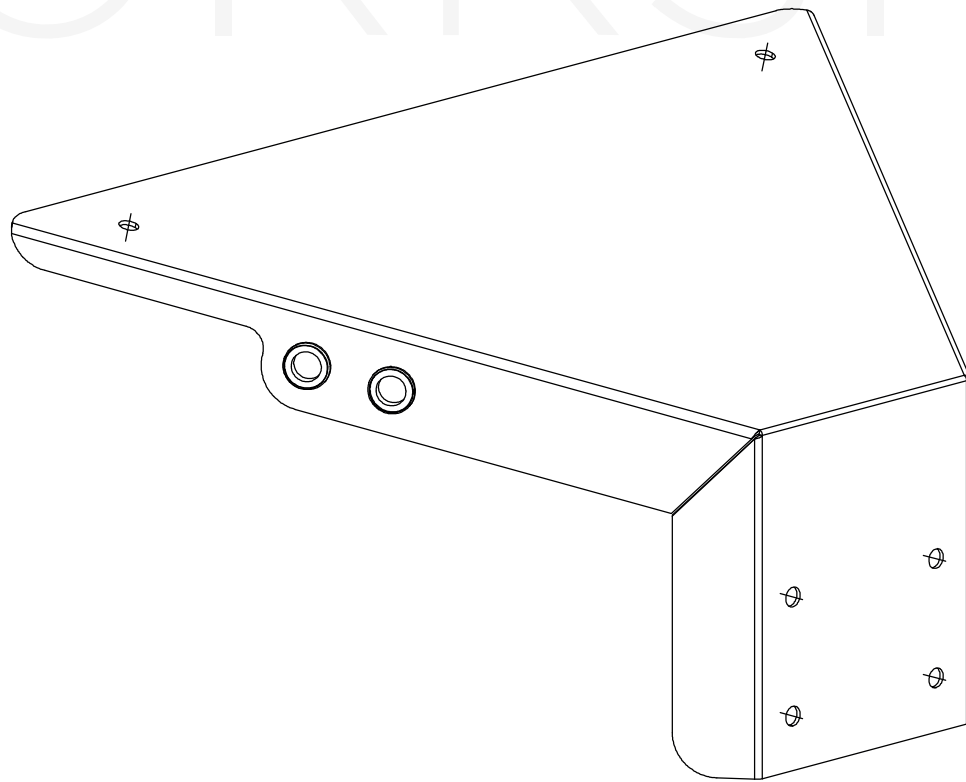

BT-Ex2-105F-W for Ex-Lin 5L-10L 2

holder across, 105 degrees / for wall mounting

explosion
proof
experts

ATEX
WORKSHOP

ATEX Workshop B.V.
Hofkamp 30
6161 DC Geleen
+31 46 303 09 08
www.atexworkshop.com