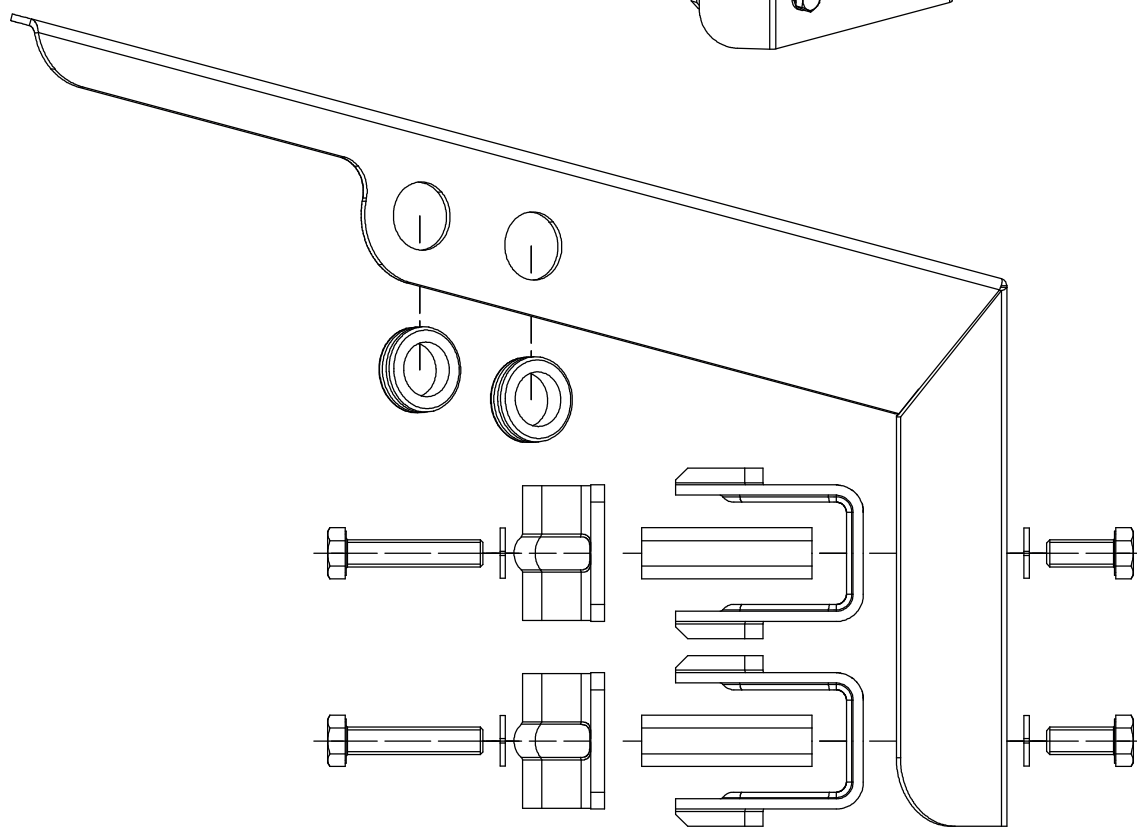

BT-Ex2-090F-M for Ex-Lin 5L-10L 2

holder across, 90 degrees / for pole diameters of 42 - 76 mm

explosion
proof
experts

ATEX
WORKSHOP

ATEX Workshop B.V.
Hofkamp 30
6161 DC Geleen
+31 46 303 09 08
www.atexworkshop.com

BT-Ex2-105F-M for Ex-Lin 5L-10L 2

holder across, 105 degrees / for pole diameters of 42 - 76 mm

explosion
proof
experts

ATEX
WORKSHOP

ATEX Workshop B.V.
Hofkamp 30
6161 DC Geleen
+31 46 303 09 08
www.atexworkshop.com