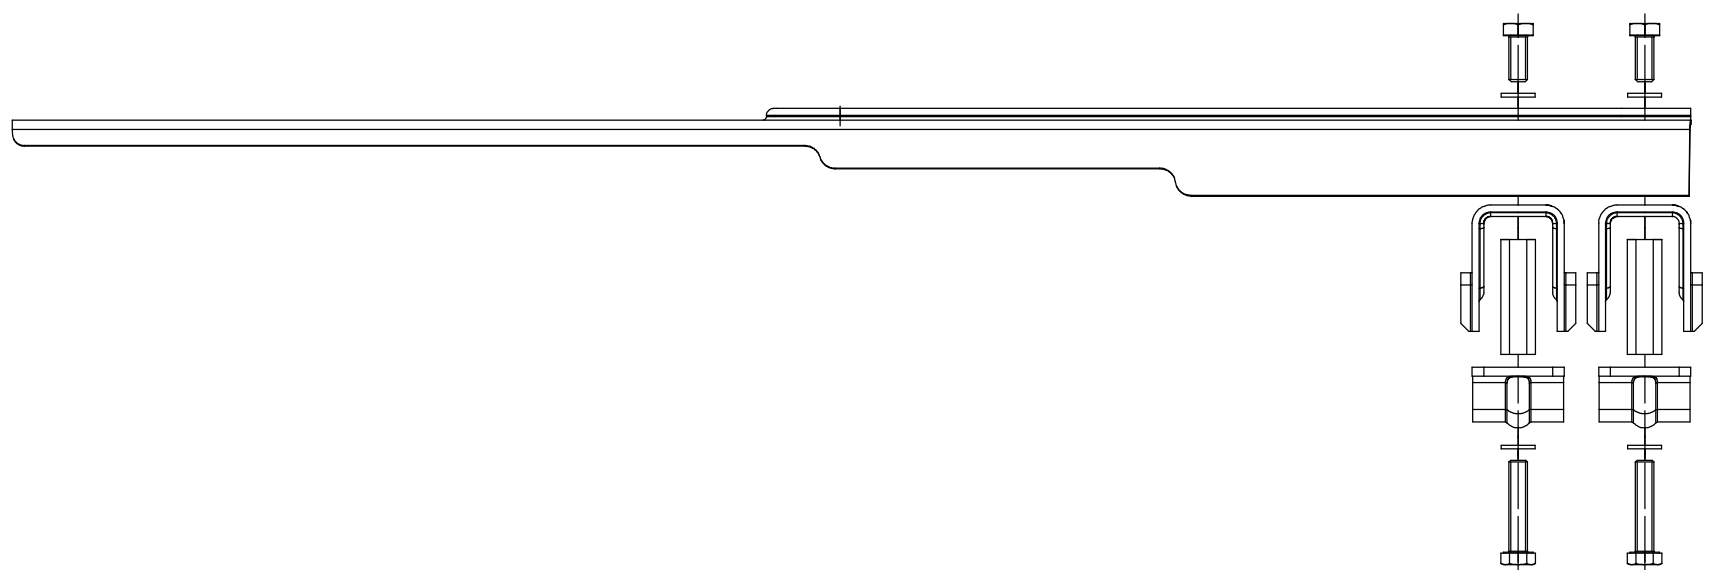

BT-Ex1-000F-M for Ex-Lin 3L-5L 1

holder across, 0 degrees / for pole diameters of 42 - 76 mm

explosion
proof
experts

ATEX
WORKSHOP

ATEX Workshop B.V.
Hofkamp 30
6161 DC Geleen
+31 46 303 09 08
www.atexworkshop.com

BT-Ex1-090F-M for Ex-Lin 3L-5L 1

holder across, 90 degrees / for pole diameters of 42 - 76 mm

explosion
proof
experts

ATEX
WORKSHOP

ATEX Workshop B.V.
Hofkamp 30
6161 DC Geleen
+31 46 303 09 08
www.atexworkshop.com

BT-Ex1-105F-M for Ex-Lin 3L-5L 1

holder across, 105 degrees / for pole diameters of 42 - 76 mm

explosion
proof
experts

ATEX
WORKSHOP

ATEX Workshop B.V.
Hofkamp 30
6161 DC Geleen
+31 46 303 09 08
www.atexworkshop.com