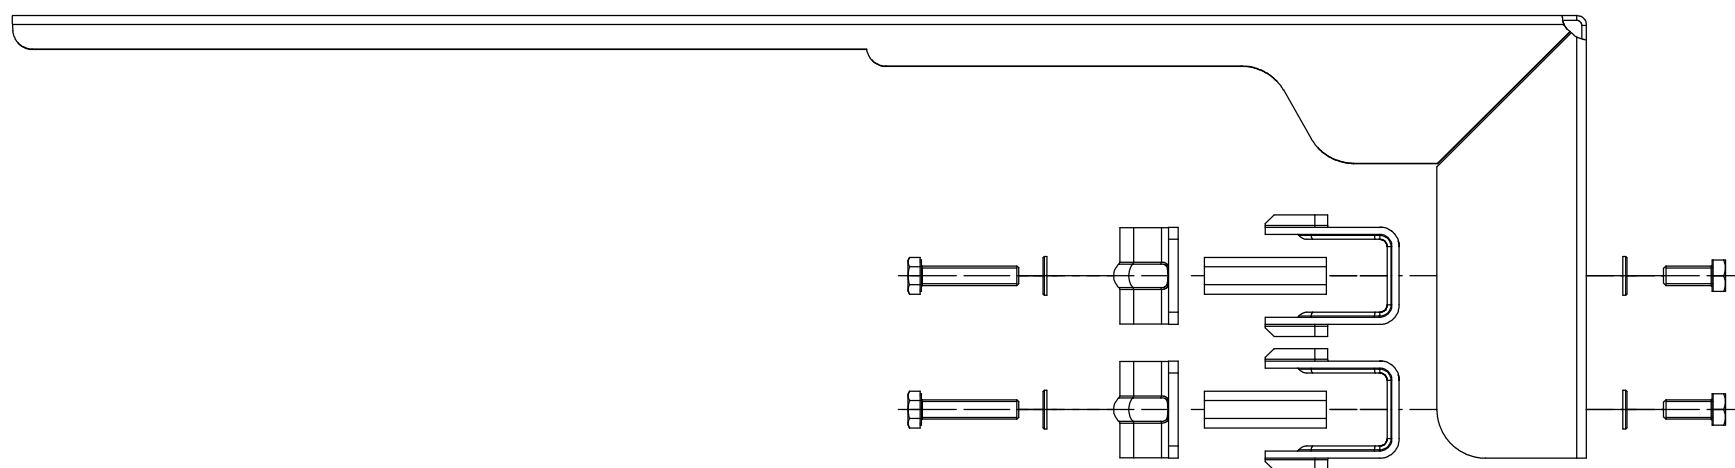

BT-Ex1-000F-M for Ex-Lin 3L-5L 1

holder across, 0 degrees / for pole diameters of 42 - 76 mm

explosion
proof
experts

ATEX
WORKSHOP

ATEX Workshop B.V.
Hofkamp 30
6161 DC Geleen
+31 46 303 09 08
www.atexworkshop.com

BT-Ex1-090F-M for Ex-Lin 3L-5L 1

holder across, 90 degrees / for pole diameters of 42 - 76 mm

explosion
proof
experts

ATEX
WORKSHOP

ATEX Workshop B.V.
Hofkamp 30
6161 DC Geleen
+31 46 303 09 08
www.atexworkshop.com