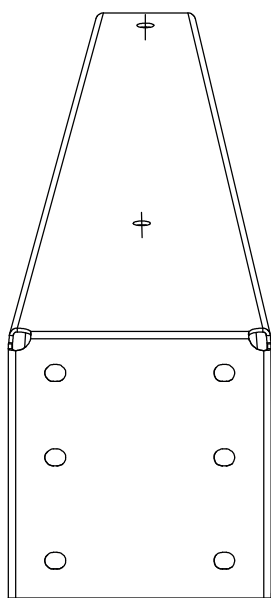

BT-Ex1-105F-W for Ex-Lin 3L-5L 1

holder across, 105 degrees / for wall mounting

explosion
proof
experts

ATEX
WORKSHOP

ATEX Workshop B.V.
Hofkamp 30
6161 DC Geleen
+31 46 303 09 08
www.atexworkshop.com