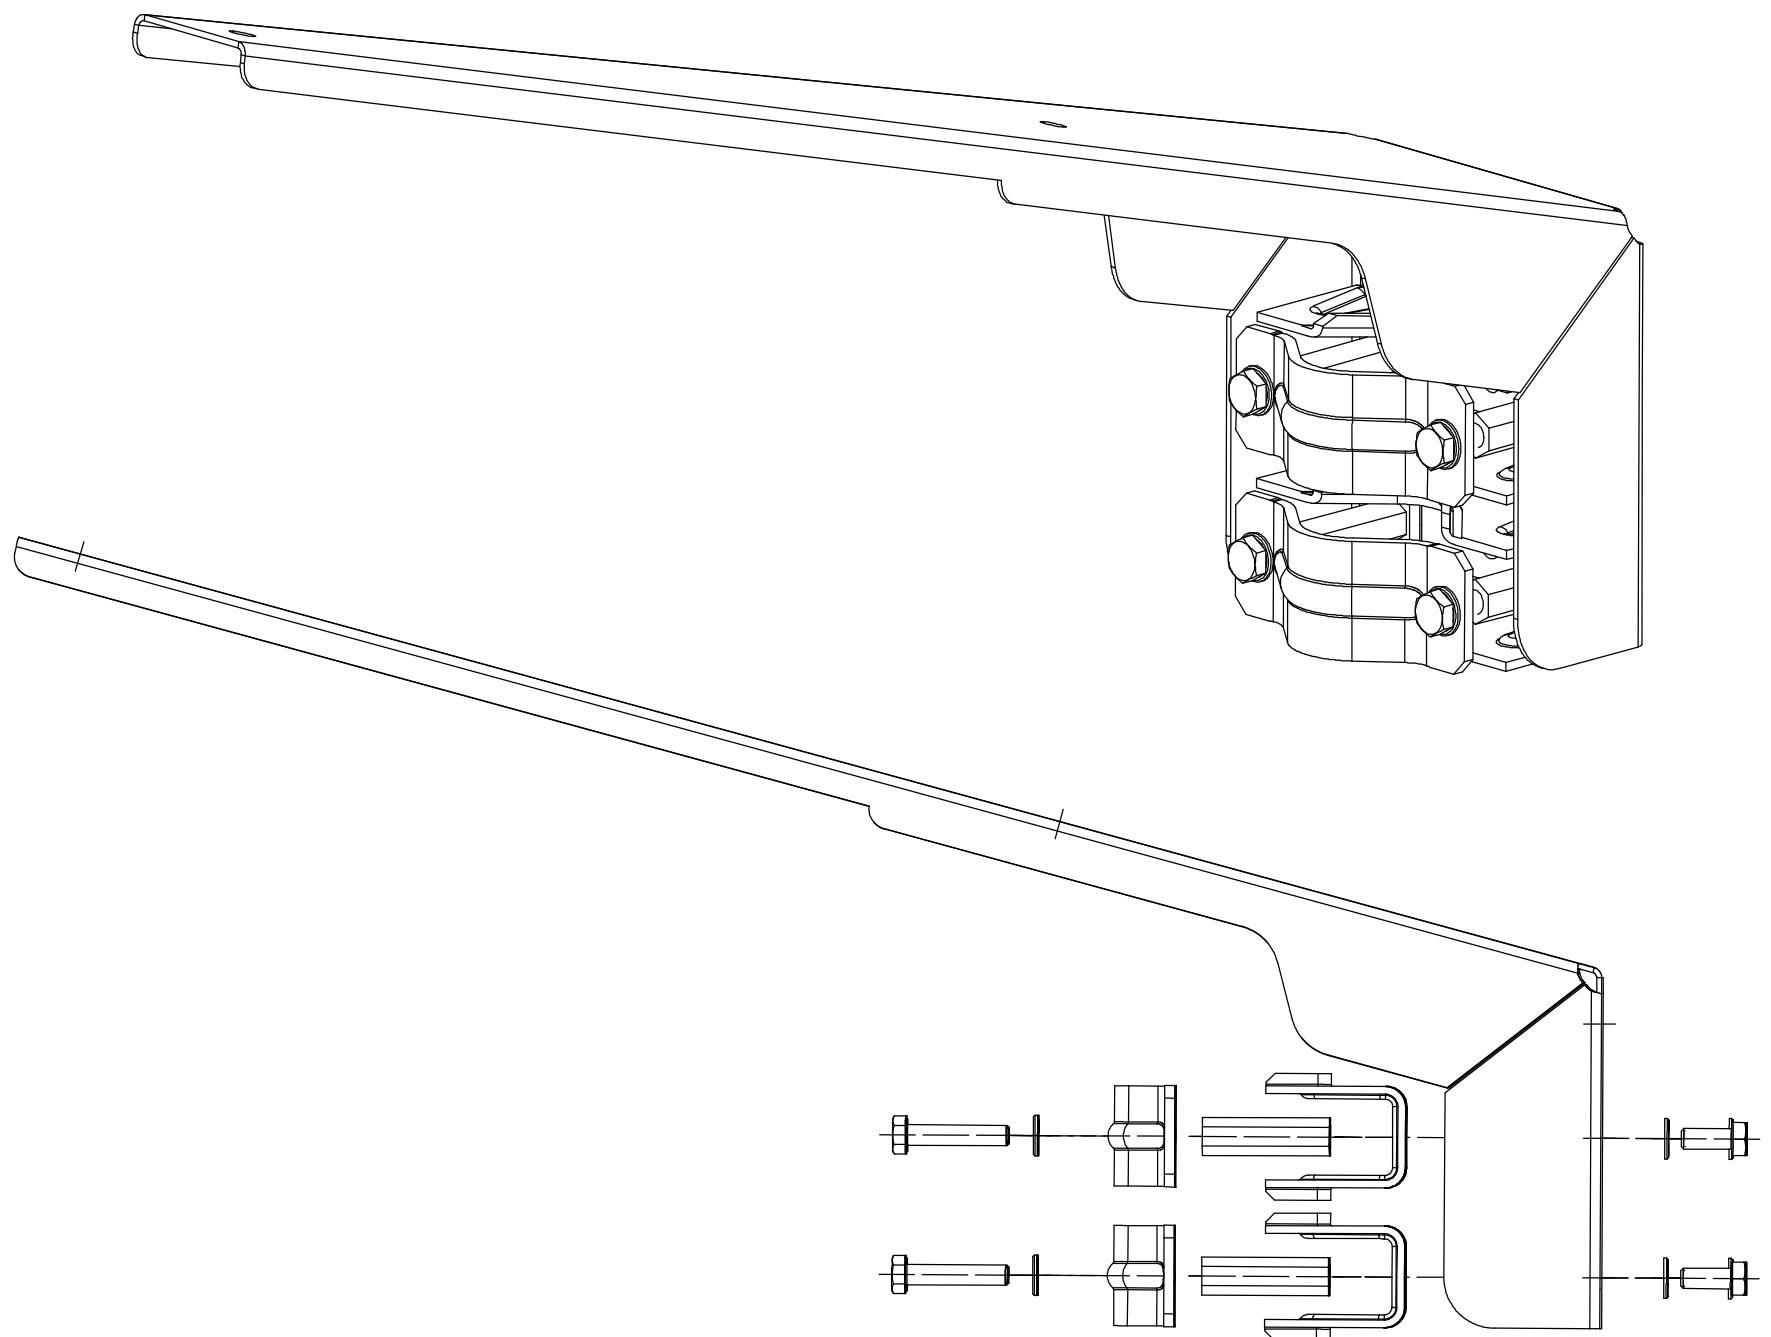

BT-Ex1-000F-M for Ex-Lin 3L-5L 1

holder across, 0 degrees / for pole diameters of 42 - 76 mm

explosion
proof
experts

ATEX
WORKSHOP

ATEX Workshop B.V.
Hofkamp 30
6161 DC Geleen
+31 46 303 09 08
www.atexworkshop.com

BT-Ex1-090F-M for Ex-Lin 3L-5L 1

holder across, 90 degrees / for pole diameters of 42 - 76 mm

explosion
proof
experts

ATEX
WORKSHOP

ATEX Workshop B.V.
Hofkamp 30
6161 DC Geleen
+31 46 303 09 08
www.atexworkshop.com

BT-Ex1-105F-M for Ex-Lin 3L-5L 1

holder across, 105 degrees / for pole diameters of 42 - 76 mm

explosion
proof
experts

ATEX
WORKSHOP

ATEX Workshop B.V.
Hofkamp 30
6161 DC Geleen
+31 46 303 09 08
www.atexworkshop.com

BT-Ex1-120F-M for Ex-Lin 3L-5L 1

holder across, 120 degrees / for pole diameters of 42 - 76 mm

explosion
proof
experts

ATEX
WORKSHOP

ATEX Workshop B.V.
Hofkamp 30
6161 DC Geleen
+31 46 303 09 08
www.atexworkshop.com