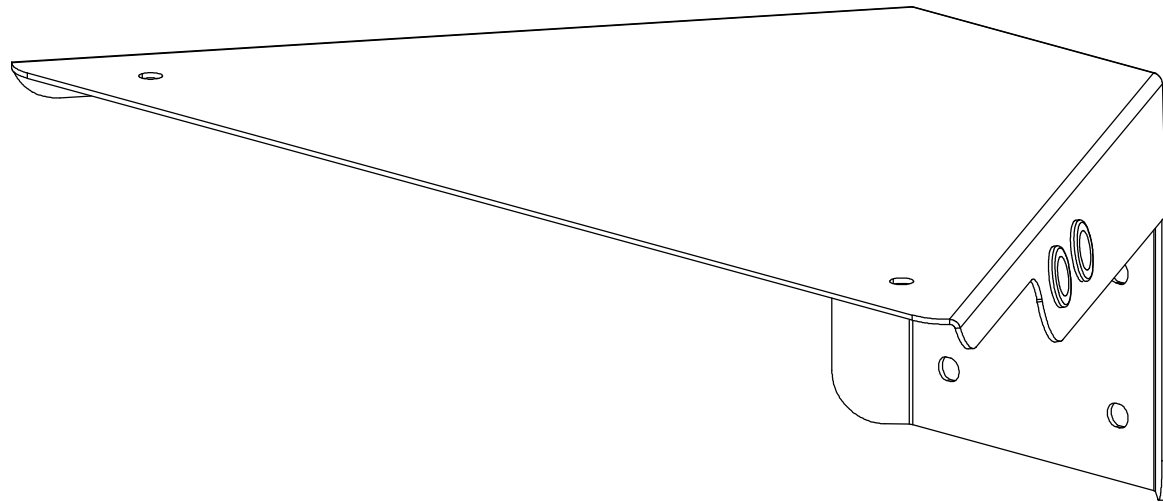

BT-Ex2-090F-W for Ex-Lin 5L-10L 2

holder across, 90 degrees / for wall mounting

explosion
proof
experts

ATEX
WORKSHOP

ATEX Workshop B.V.
Hofkamp 30
6161 DC Geleen
+31 46 303 09 08
www.atexworkshop.com