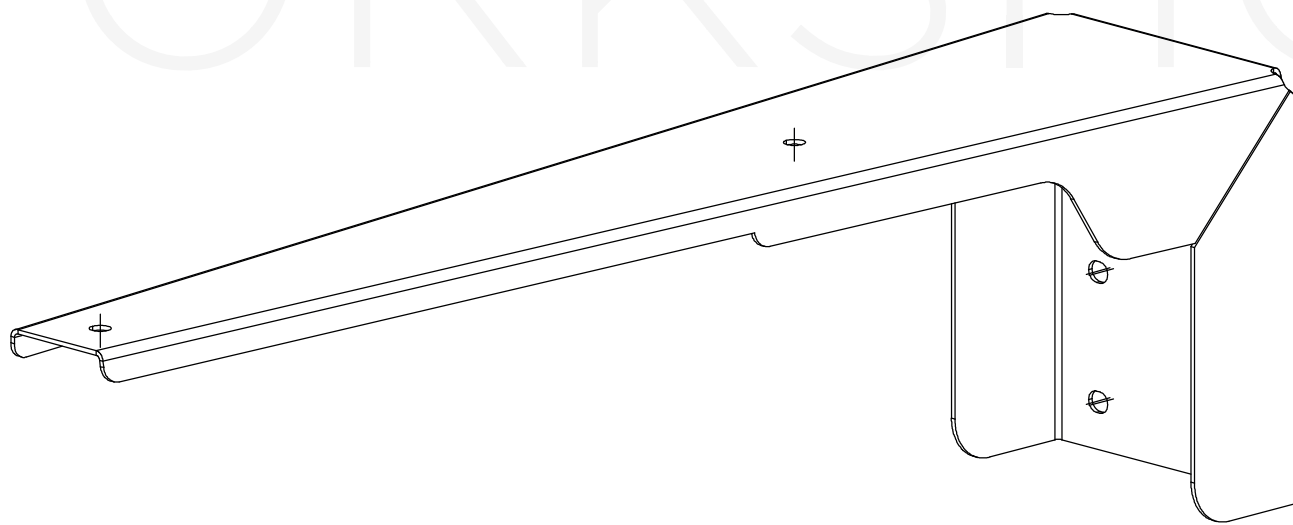

BT-Ex1-090F-W for Ex-Lin 3L-5L 1

holder across, 90 degrees / for wall mounting

explosion
proof
experts

ATEX
WORKSHOP

ATEX Workshop B.V.
Hofkamp 30
6161 DC Geleen
+31 46 303 09 08
www.atexworkshop.com