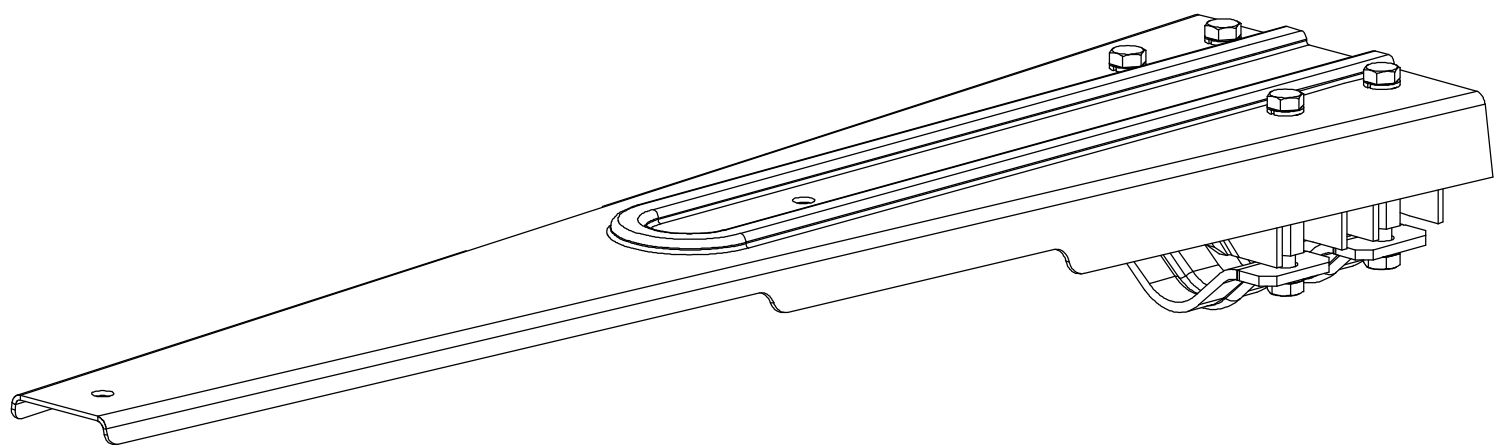

BT-Ex1-000F-M for Ex-Lin 3L-5L 1

holder across, 0 degrees / for pole diameters of 42 - 76 mm

explosion
proof
experts

ATEX
WORKSHOP

ATEX Workshop B.V.
Hofkamp 30
6161 DC Geleen
+31 46 303 09 08
www.atexworkshop.com

BT-Ex1-090F-M for Ex-Lin 3L-5L 1

holder across, 90 degrees / for pole diameters of 42 - 76 mm

explosion
proof
experts

ATEX
WORKSHOP

ATEX Workshop B.V.
Hofkamp 30
6161 DC Geleen
+31 46 303 09 08
www.atexworkshop.com

BT-Ex1-105F-M for Ex-Lin 3L-5L 1

holder across, 105 degrees / for pole diameters of 42 - 76 mm

explosion
proof
experts

ATEX
WORKSHOP

ATEX Workshop B.V.
Hofkamp 30
6161 DC Geleen
+31 46 303 09 08
www.atexworkshop.com