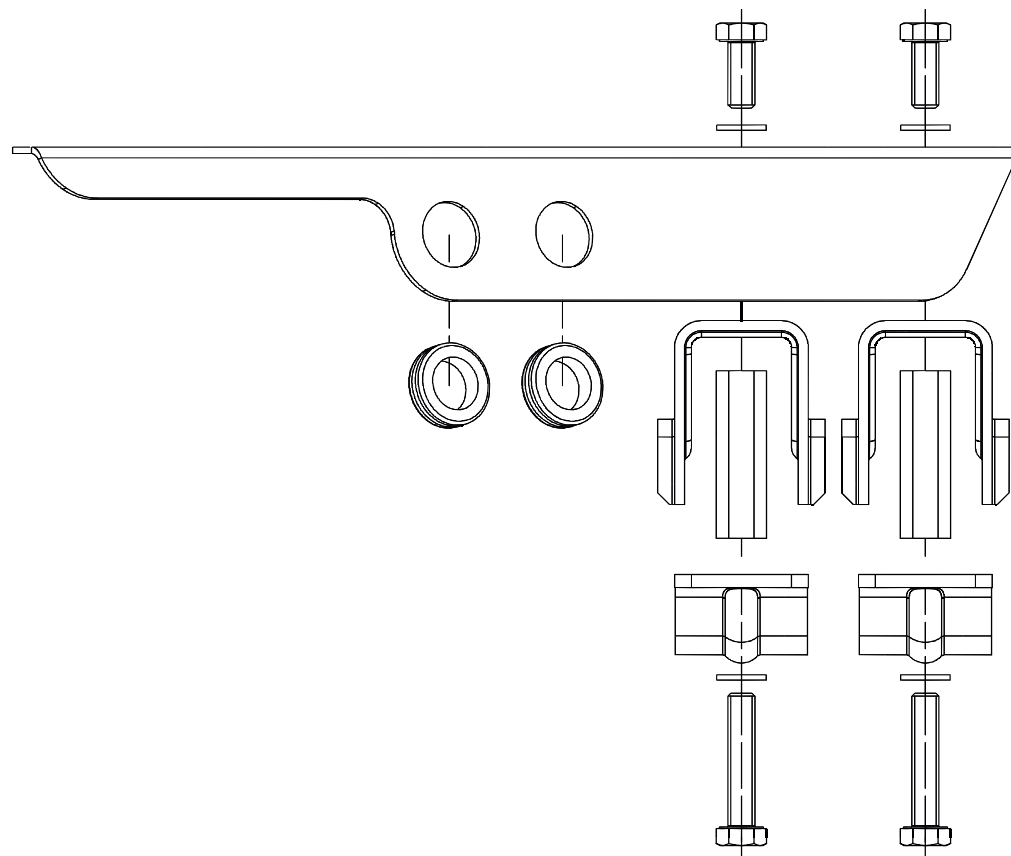

BT-Ex1-090F-M for Ex-Lin 3L-5L 1

holder across, 90 degrees / for pole diameters of 42 - 76 mm

explosion
proof
experts

ATEX
WORKSHOP

ATEX Workshop B.V.
Hofkamp 30
6161 DC Geleen
+31 46 303 09 08
www.atexworkshop.com

BT-Ex1-105F-M for Ex-Lin 3L-5L 1

holder across, 105 degrees / for pole diameters of 42 - 76 mm

explosion
proof
experts

ATEX
WORKSHOP

ATEX Workshop B.V.
Hofkamp 30
6161 DC Geleen
+31 46 303 09 08
www.atexworkshop.com

BT-Ex1-120F-M for Ex-Lin 3L-5L 1

holder across, 120 degrees / for pole diameters of 42 - 76 mm

explosion
proof
experts

ATEX
WORKSHOP

ATEX Workshop B.V.
Hofkamp 30
6161 DC Geleen
+31 46 303 09 08
www.atexworkshop.com

BT-Ex2-000F-M for Ex-Lin 5L-10L 2

holder across, 0 degrees / for pole diameters of 42 - 76 mm

explosion
proof
experts

ATEX
WORKSHOP

ATEX Workshop B.V.
Hofkamp 30
6161 DC Geleen
+31 46 303 09 08
www.atexworkshop.com