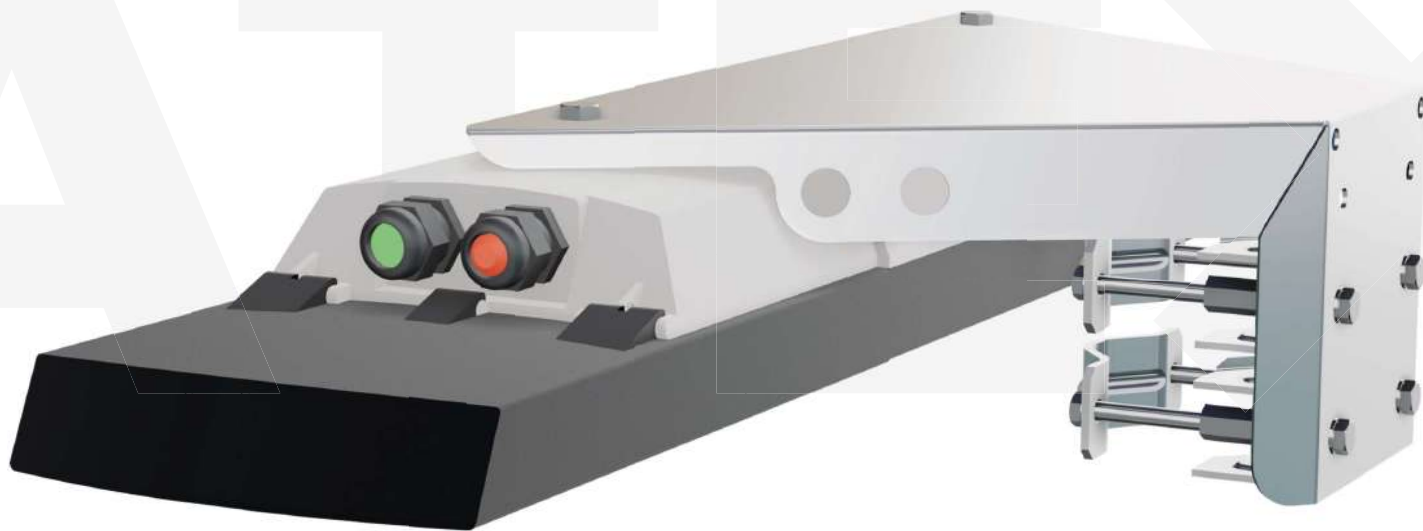

BT-Ex2-090F-M for Ex-Lin 5L-10L 2

holder across, 90 degrees / for pole diameters of 42 - 76 mm

explosion
proof
experts

ATEX
WORKSHOP

ATEX Workshop B.V.
Hofkamp 30
6161 DC Geleen
+31 46 303 09 08
www.atexworkshop.com