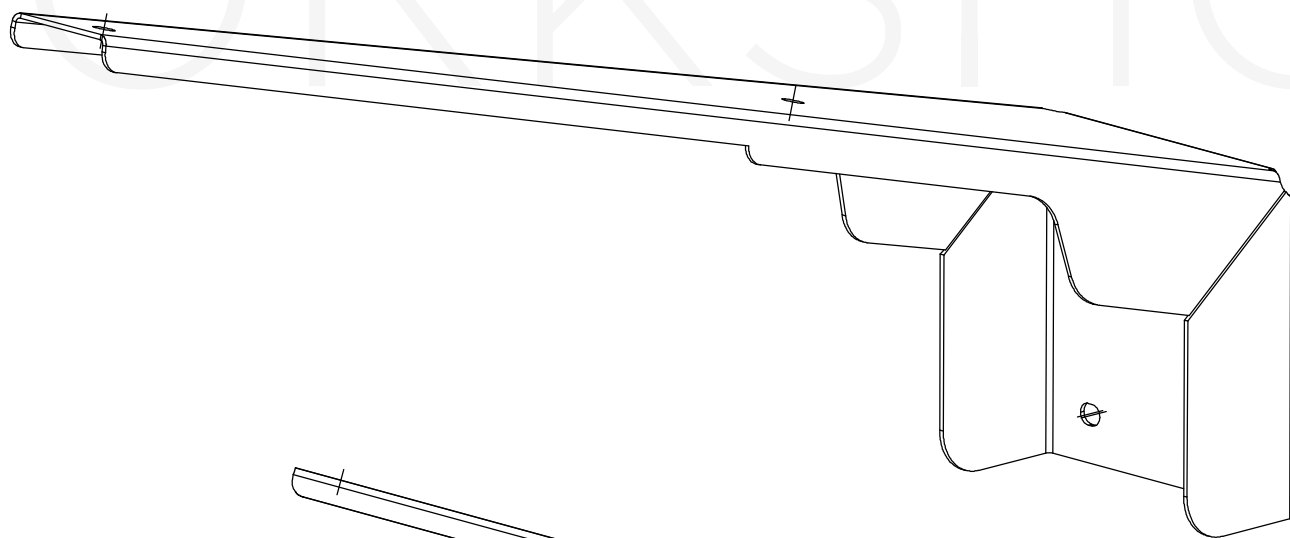

BT-Ex1-105F-W for Ex-Lin 3L-5L 1

holder across, 105 degrees / for wall mounting

explosion
proof
experts

ATEX
WORKSHOP

ATEX Workshop B.V.
Hofkamp 30
6161 DC Geleen
+31 46 303 09 08
www.atexworkshop.com