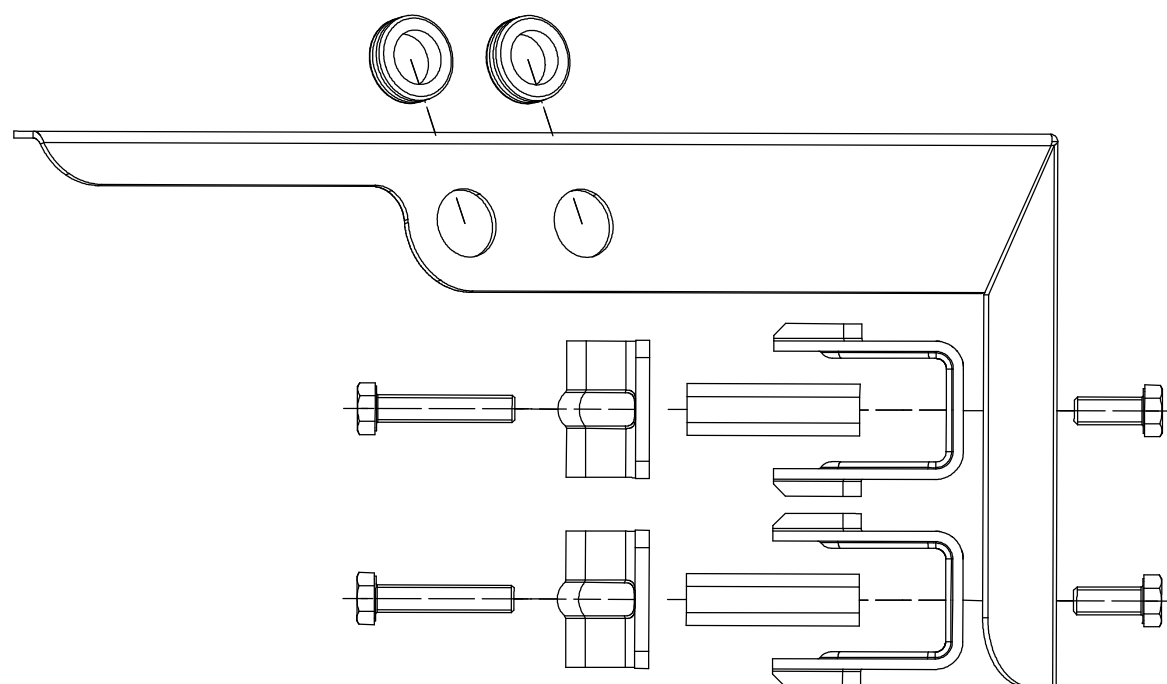

BT-Ex2-000F-M for Ex-Lin 5L-10L 2

holder across, 0 degrees / for pole diameters of 42 - 76 mm

explosion
proof
experts

ATEX
WORKSHOP

ATEX Workshop B.V.
Hofkamp 30
6161 DC Geleen
+31 46 303 09 08
www.atexworkshop.com

BT-Ex2-090F-M for Ex-Lin 5L-10L 2

holder across, 90 degrees / for pole diameters of 42 - 76 mm

explosion
proof
experts

ATEX
WORKSHOP

ATEX Workshop B.V.
Hofkamp 30
6161 DC Geleen
+31 46 303 09 08
www.atexworkshop.com