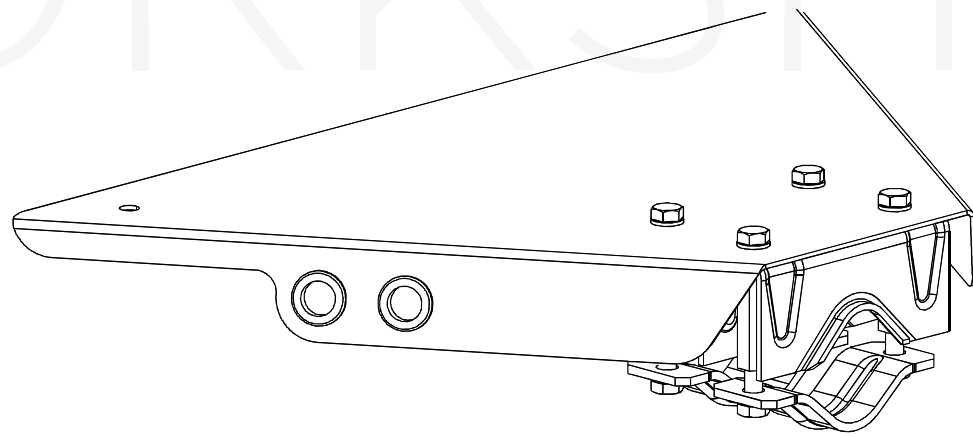

BT-Ex1-105F-M for Ex-Lin 3L-5L 1

holder across, 105 degrees / for pole diameters of 42 - 76 mm

explosion
proof
experts

ATEX
WORKSHOP

ATEX Workshop B.V.
Hofkamp 30
6161 DC Geleen
+31 46 303 09 08
www.atexworkshop.com

BT-Ex1-120F-M for Ex-Lin 3L-5L 1

holder across, 120 degrees / for pole diameters of 42 - 76 mm

explosion
proof
experts

ATEX
WORKSHOP

ATEX Workshop B.V.
Hofkamp 30
6161 DC Geleen
+31 46 303 09 08
www.atexworkshop.com

BT-Ex2-000F-M for Ex-Lin 5L-10L 2

holder across, 0 degrees / for pole diameters of 42 - 76 mm

explosion
proof
experts

ATEX
WORKSHOP

ATEX Workshop B.V.
Hofkamp 30
6161 DC Geleen
+31 46 303 09 08
www.atexworkshop.com