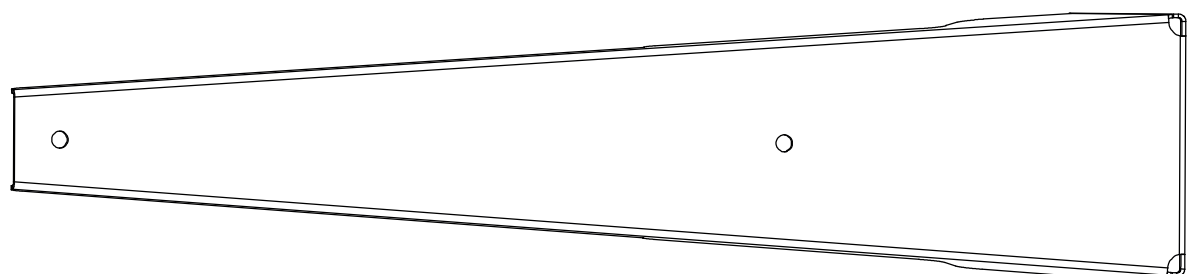

BT-Ex1-105F-W for Ex-Lin 3L-5L 1

holder across, 105 degrees / for wall mounting

explosion
proof
experts

ATEX
WORKSHOP

ATEX Workshop B.V.
Hofkamp 30
6161 DC Geleen
+31 46 303 09 08
www.atexworkshop.com