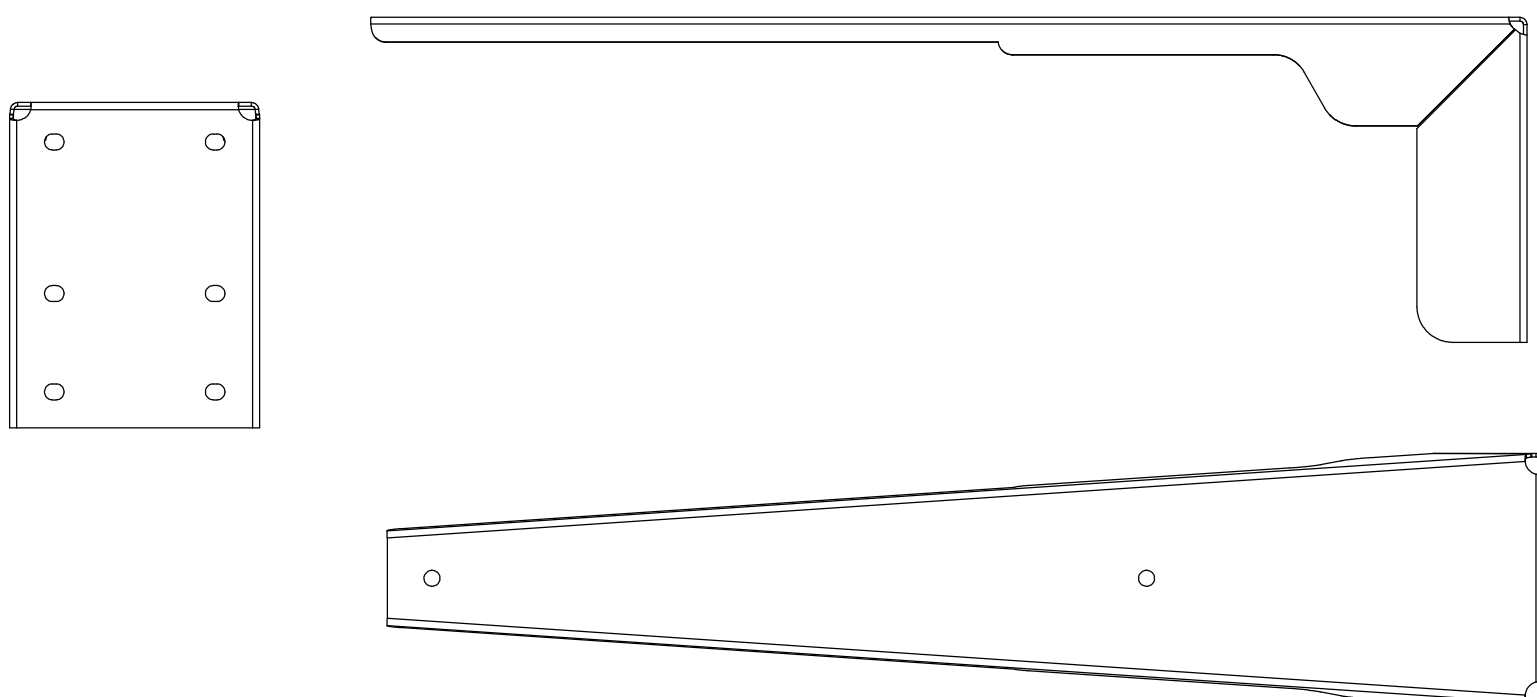

BT-Ex1-090F-W for Ex-Lin 3L-5L 1

holder across, 90 degrees / for wall mounting

explosion
proof
experts

ATEX
WORKSHOP

ATEX Workshop B.V.
Hofkamp 30
6161 DC Geleen
+31 46 303 09 08
www.atexworkshop.com