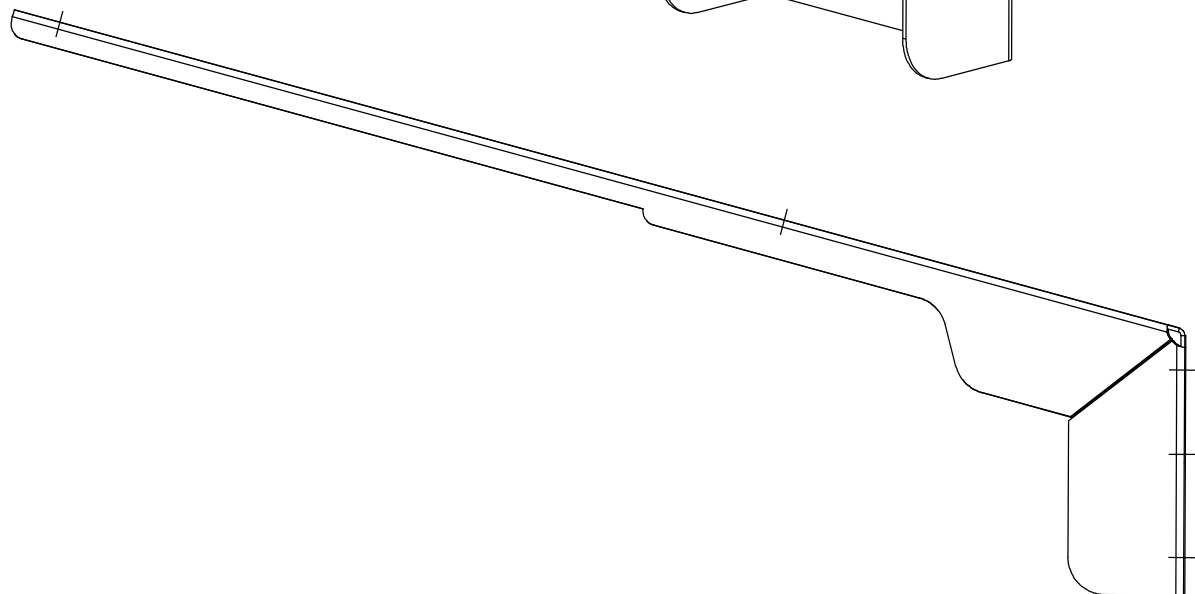

BT-Ex1-105F-W for Ex-Lin 3L-5L 1

holder across, 105 degrees / for wall mounting

explosion
proof
experts

ATEX
WORKSHOP

ATEX Workshop B.V.
Hofkamp 30
6161 DC Geleen
+31 46 303 09 08
www.atexworkshop.com