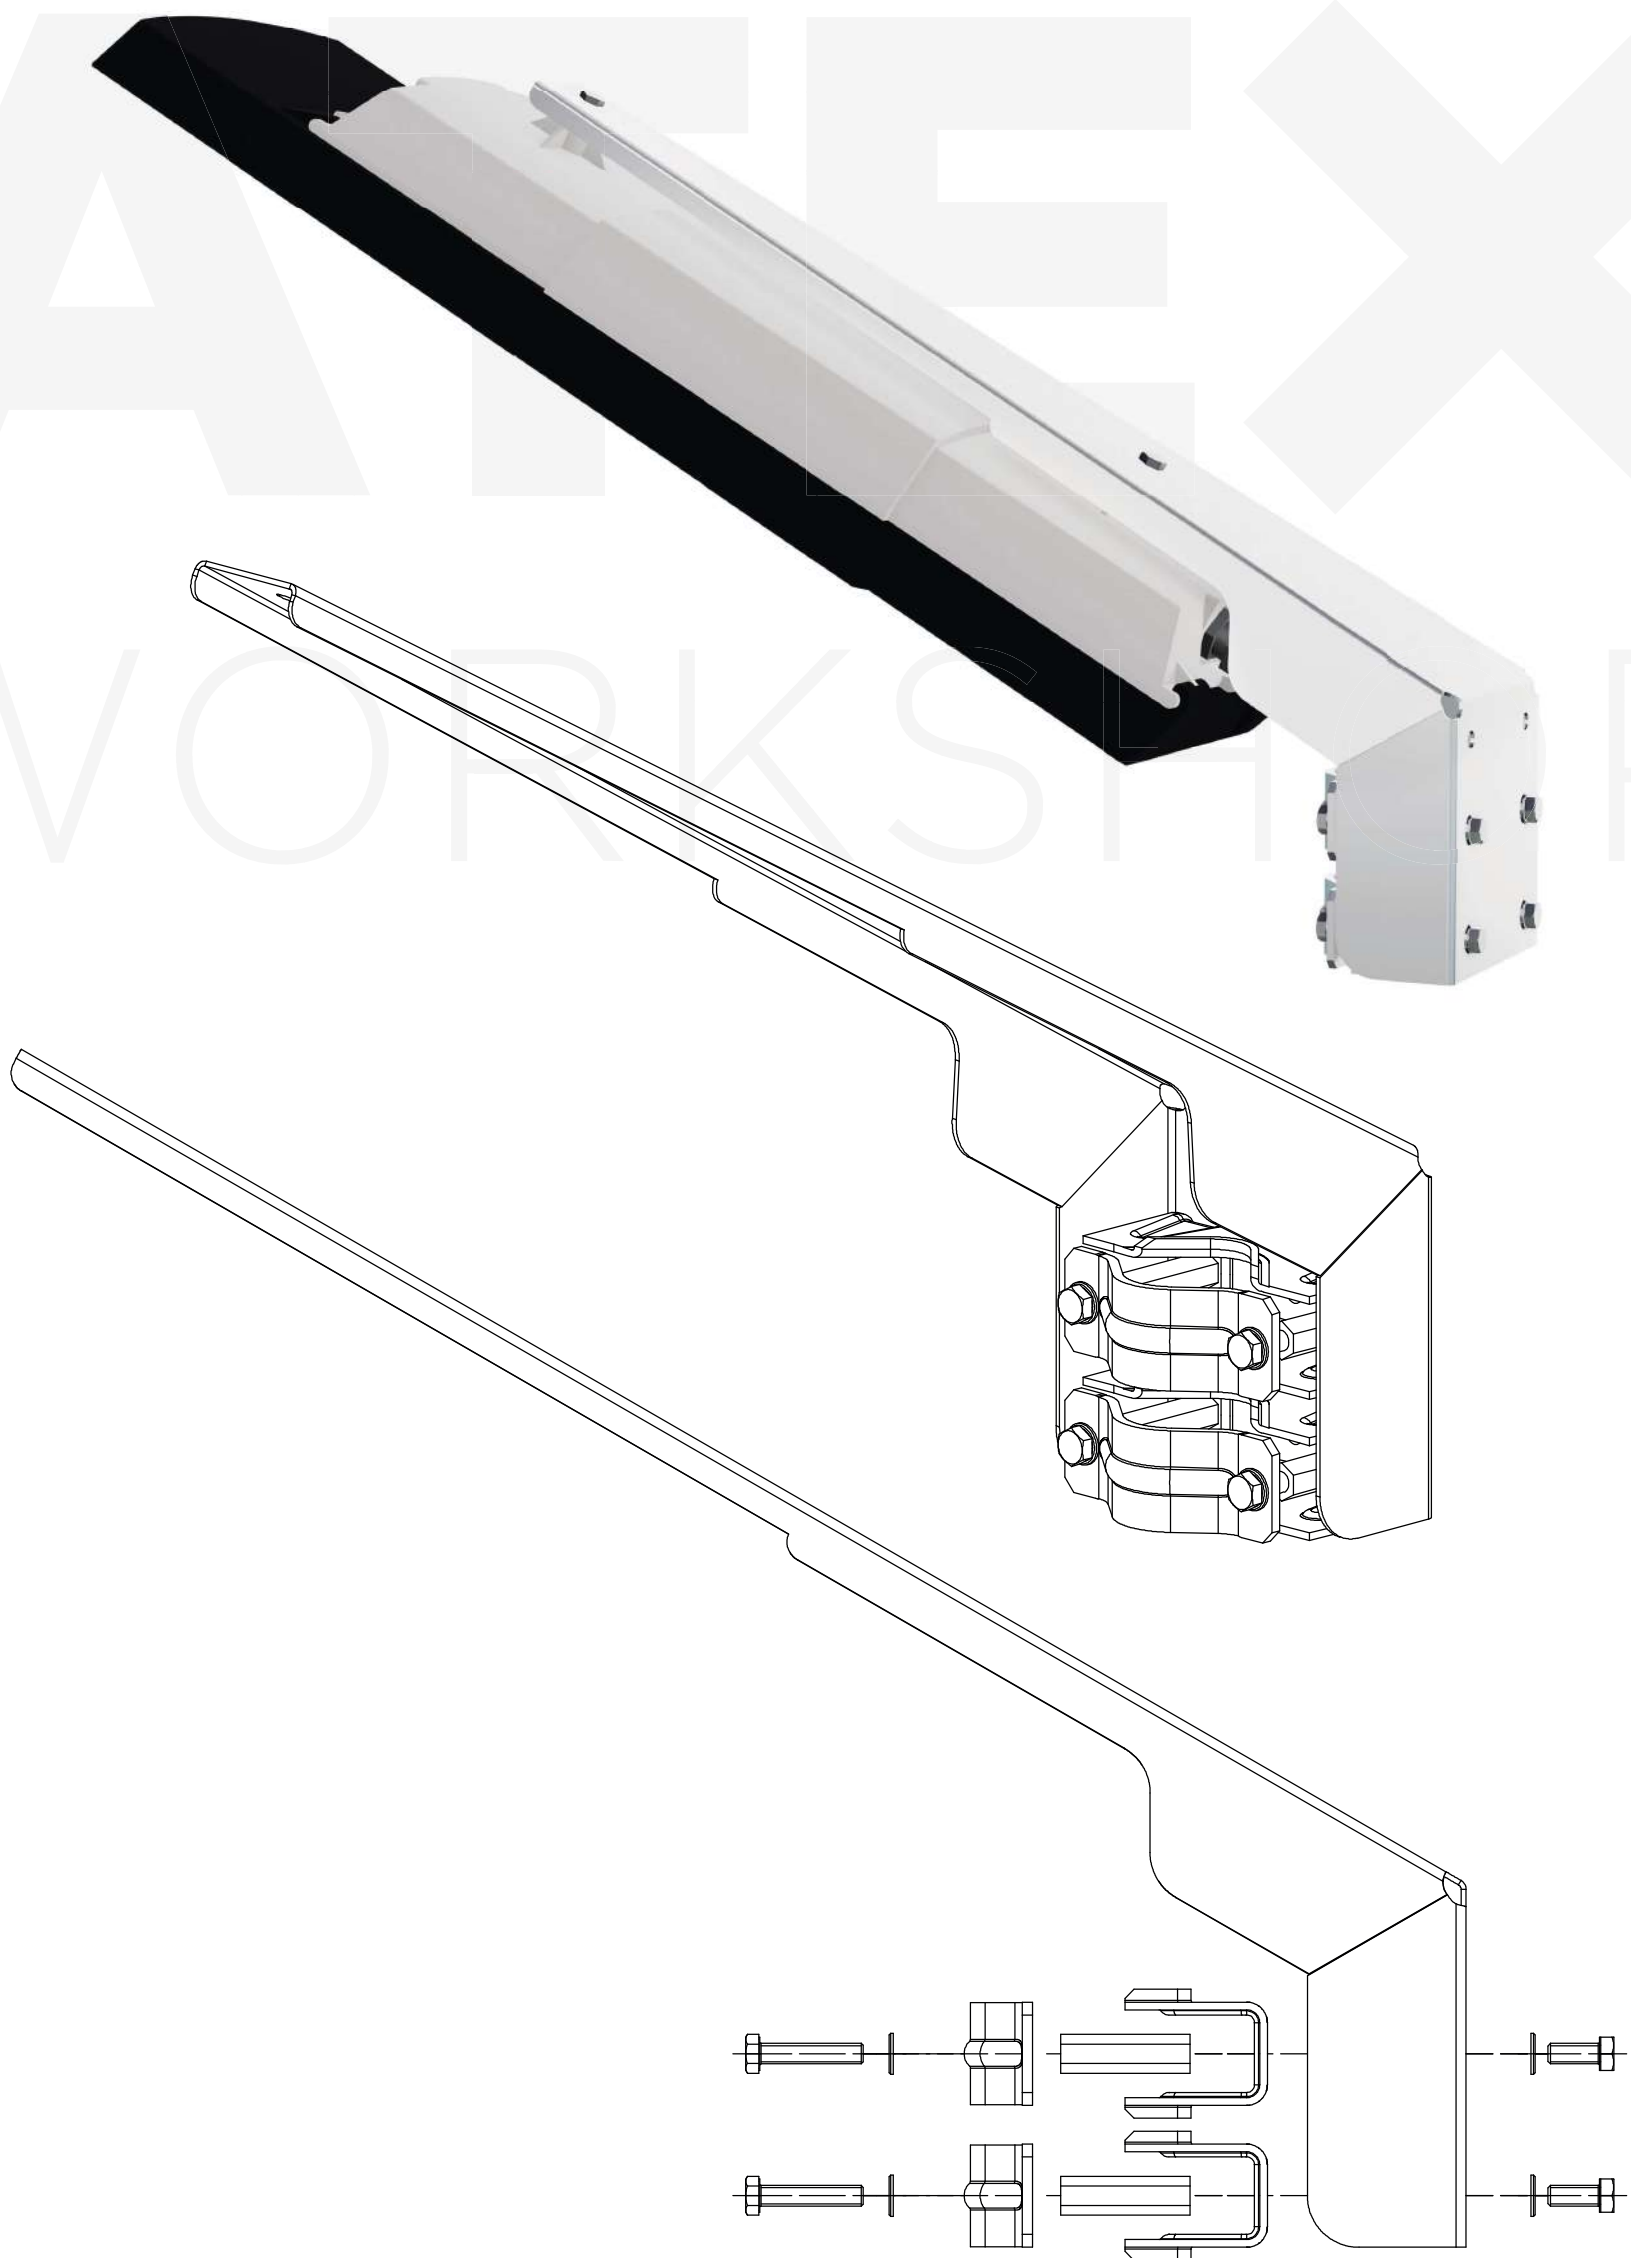

BT-Ex1-000F-M for Ex-Lin 3L-5L 1

holder across, 0 degrees / for pole diameters of 42 - 76 mm

explosion
proof
experts

ATEX
WORKSHOP

ATEX Workshop B.V.
Hofkamp 30
6161 DC Geleen
+31 46 303 09 08
www.atexworkshop.com

BT-Ex1-090F-M for Ex-Lin 3L-5L 1

holder across, 90 degrees / for pole diameters of 42 - 76 mm

explosion
proof
experts

ATEX
WORKSHOP

ATEX Workshop B.V.
Hofkamp 30
6161 DC Geleen
+31 46 303 09 08
www.atexworkshop.com

BT-Ex1-105F-M for Ex-Lin 3L-5L 1

holder across, 105 degrees / for pole diameters of 42 - 76 mm

explosion
proof
experts

ATEX
WORKSHOP

ATEX Workshop B.V.
Hofkamp 30
6161 DC Geleen
+31 46 303 09 08
www.atexworkshop.com

BT-Ex1-120F-M for Ex-Lin 3L-5L 1

holder across, 120 degrees / for pole diameters of 42 - 76 mm

explosion
proof
experts

ATEX
WORKSHOP

ATEX Workshop B.V.
Hofkamp 30
6161 DC Geleen
+31 46 303 09 08
www.atexworkshop.com