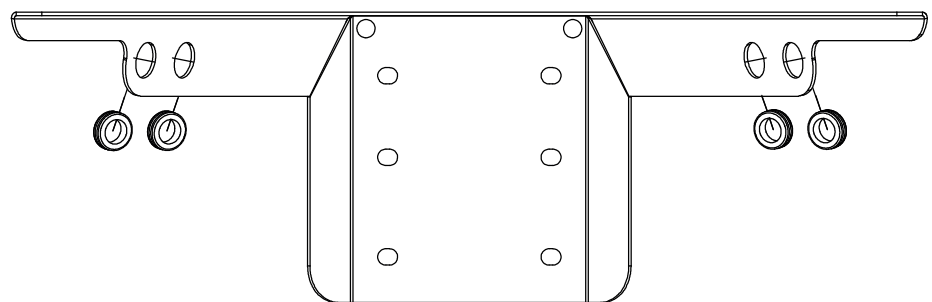

BT-Ex2-090F-W for Ex-Lin 5L-10L 2

holder across, 90 degrees / for wall mounting

explosion
proof
experts

ATEX
WORKSHOP

ATEX Workshop B.V.
Hofkamp 30
6161 DC Geleen
+31 46 303 09 08
www.atexworkshop.com