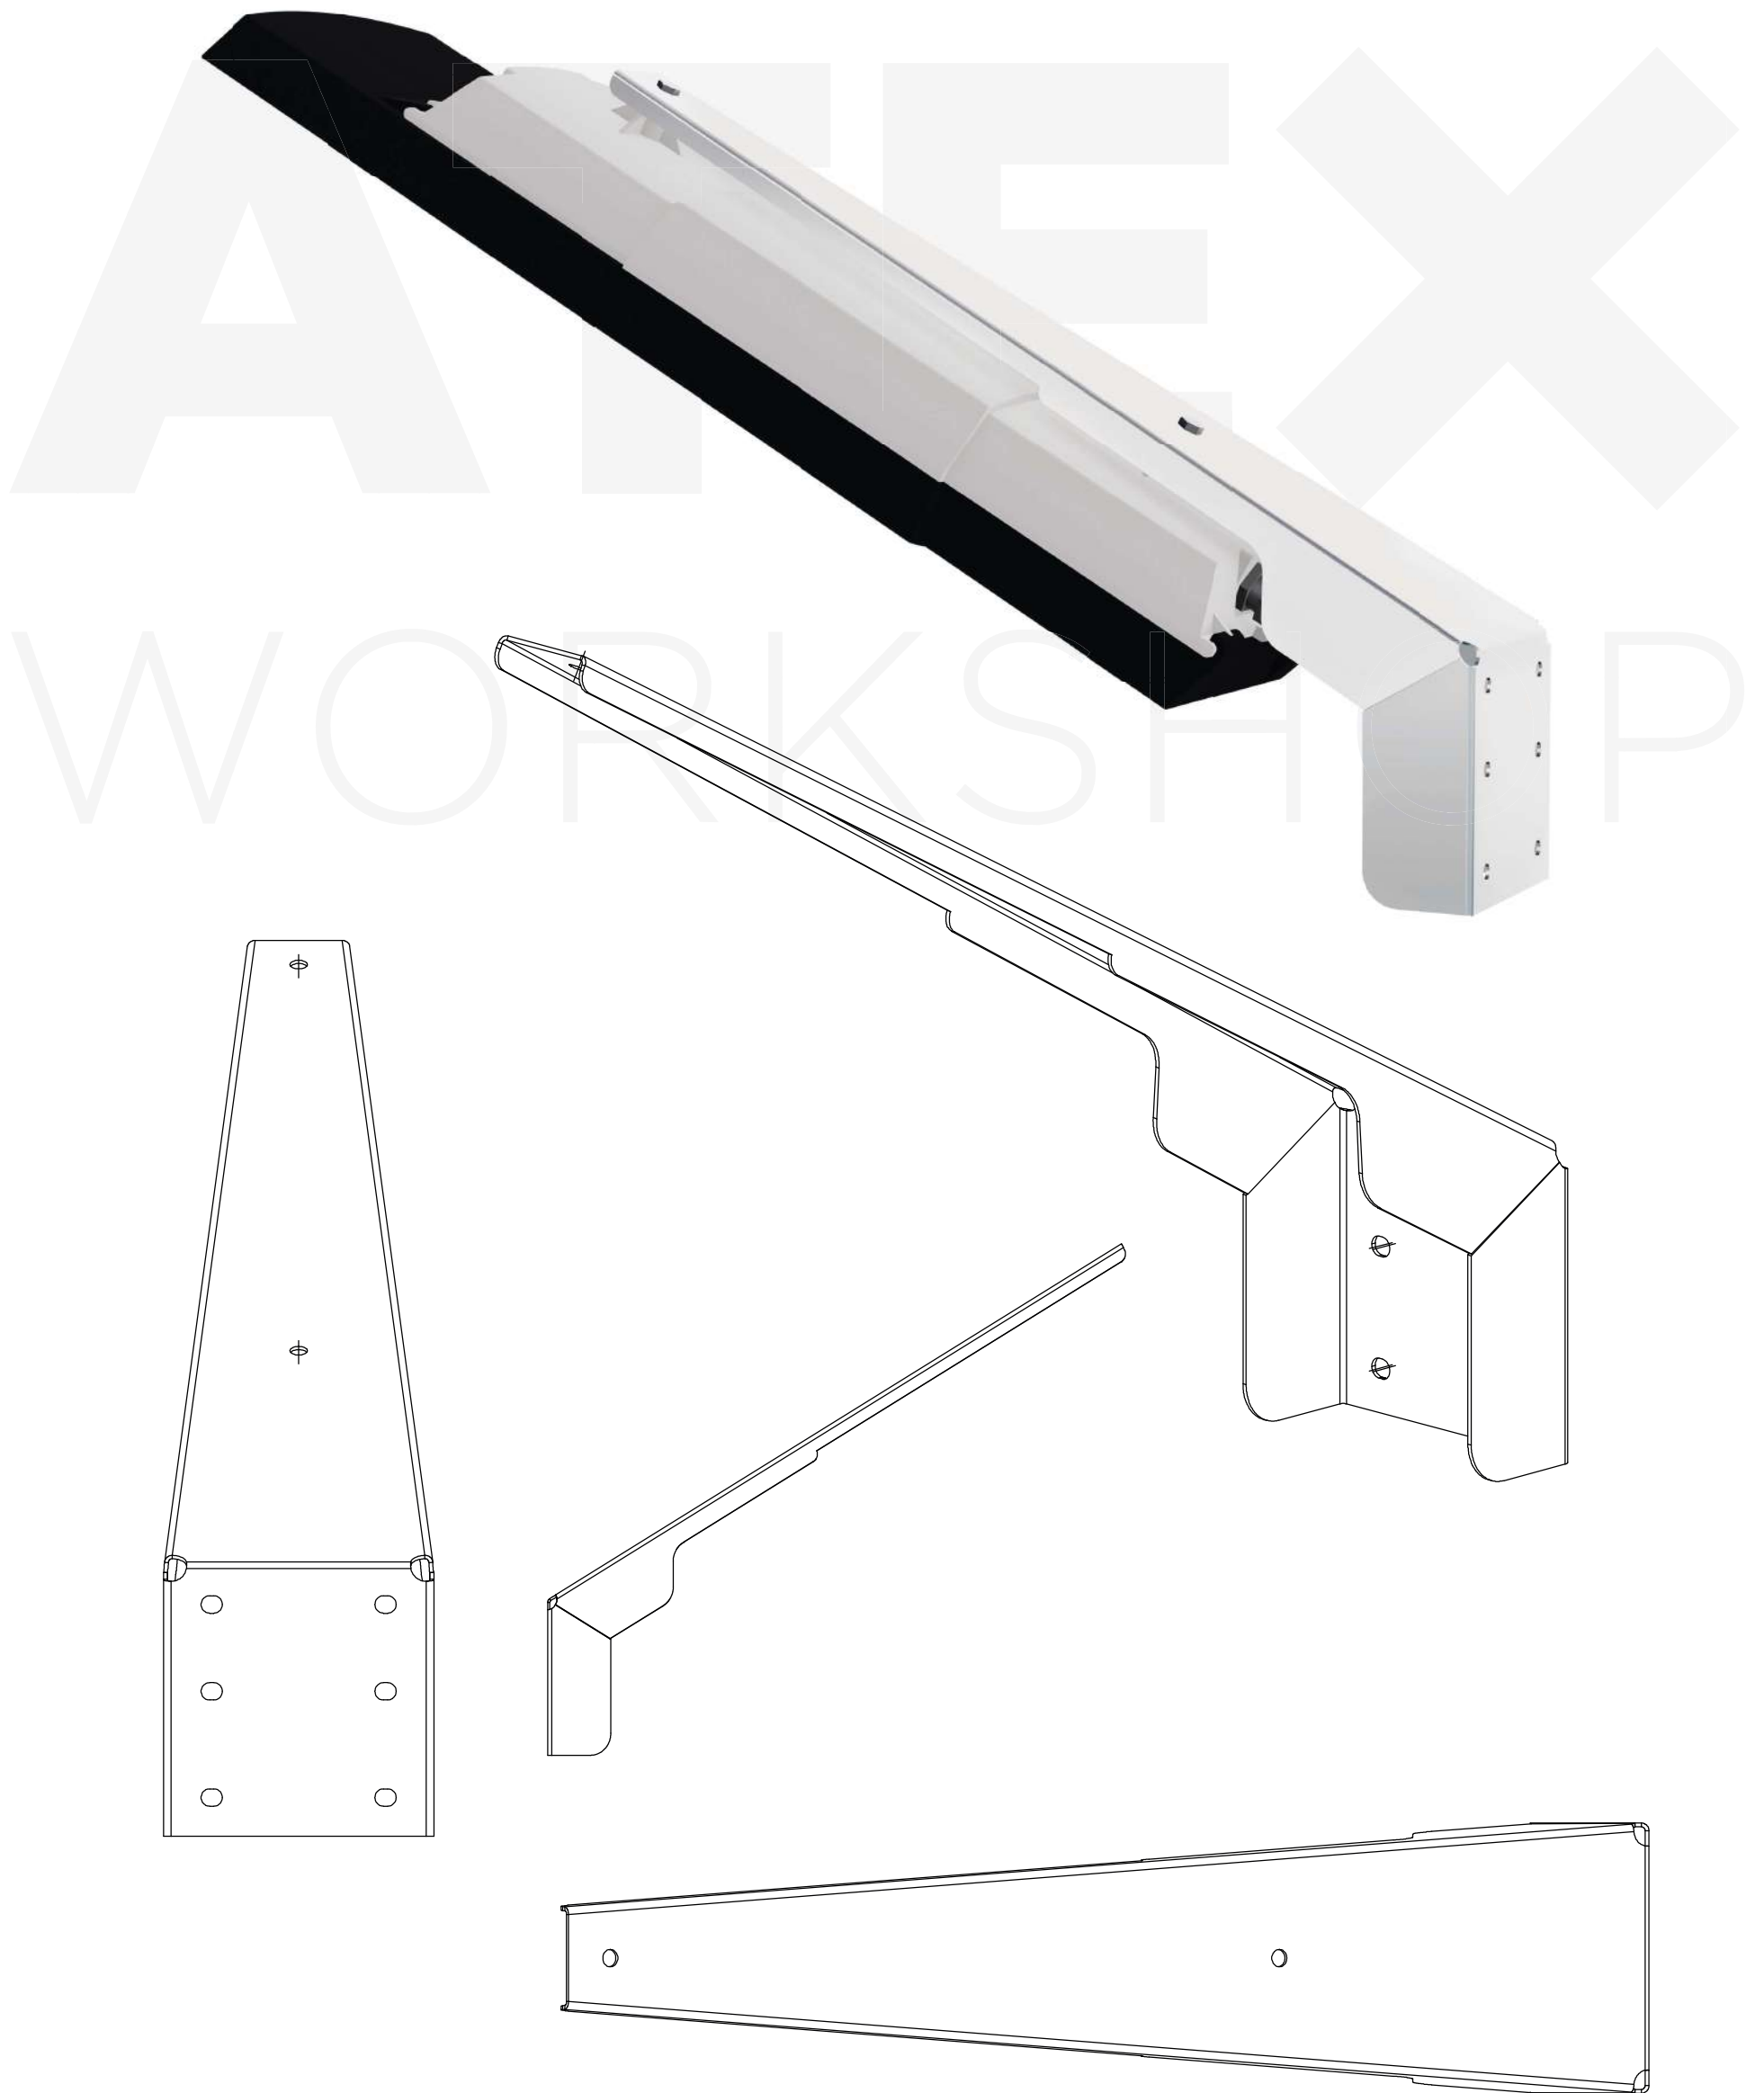

holder across, 105 degrees / for wall mounting

explosion
proof
experts

ATEX
WORKSHOP

ATEX Workshop B.V.
Hofkamp 30
6161 DC Geleen
+31 46 303 09 08
www.atexworkshop.com

BT-Ex1-120F-W for Ex-Lin 3L-5L 1

holder across, 120 degrees / for wall mounting