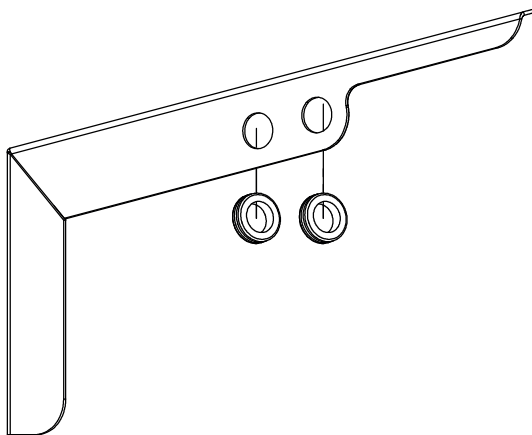

BT-Ex2-105F-W for Ex-Lin 5L-10L 2

holder across, 105 degrees / for wall mounting

explosion
proof
experts

ATEX
WORKSHOP

ATEX Workshop B.V.
Hofkamp 30
6161 DC Geleen
+31 46 303 09 08
www.atexworkshop.com