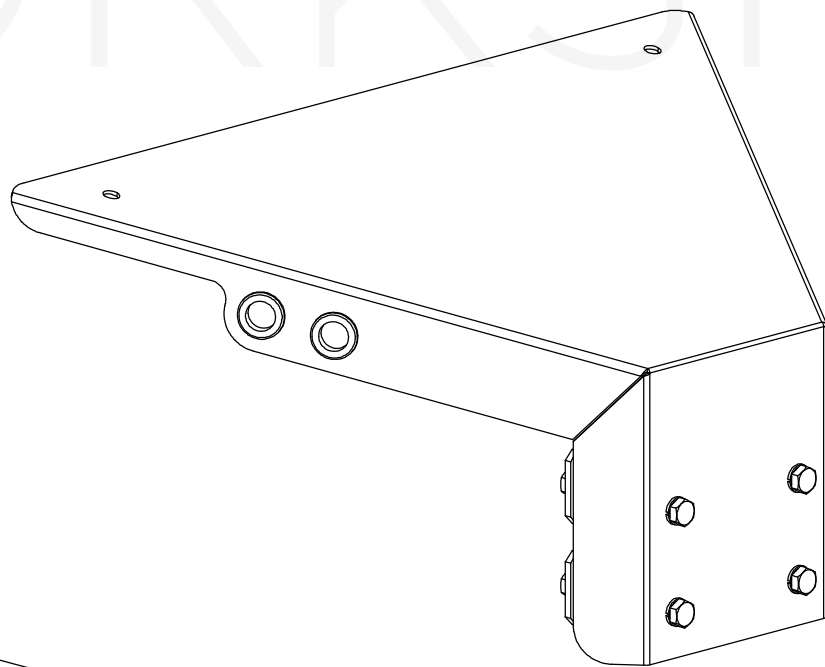

BT-Ex2-000F-M for Ex-Lin 5L-10L 2

holder across, 0 degrees / for pole diameters of 42 - 76 mm

explosion
proof
experts

ATEX
WORKSHOP

ATEX Workshop B.V.
Hofkamp 30
6161 DC Geleen
+31 46 303 09 08
www.atexworkshop.com

BT-Ex2-090F-M for Ex-Lin 5L-10L 2

holder across, 90 degrees / for pole diameters of 42 - 76 mm

explosion
proof
experts

ATEX
WORKSHOP

ATEX Workshop B.V.
Hofkamp 30
6161 DC Geleen
+31 46 303 09 08
www.atexworkshop.com

BT-Ex2-105F-M for Ex-Lin 5L-10L 2

holder across, 105 degrees / for pole diameters of 42 - 76 mm

explosion
proof
experts

ATEX
WORKSHOP

ATEX Workshop B.V.
Hofkamp 30
6161 DC Geleen
+31 46 303 09 08
www.atexworkshop.com